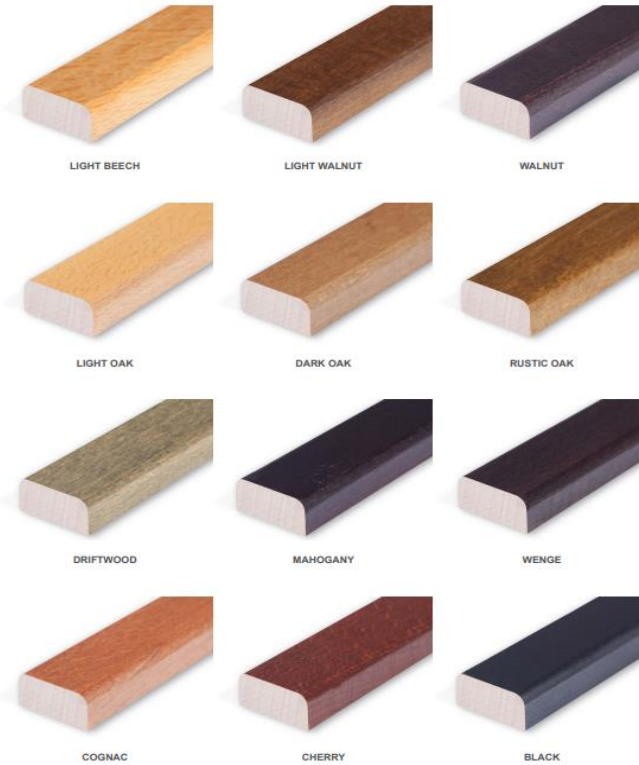

Eva Highchair

Specifications

SKU	602-910
Height (mm)	1010
Width (mm)	455
Depth (mm)	565
Seat Height (mm)	780
QTY Per Pallet	8
Weight	8Kg
MOQ	N/A

Chair Options: (Opt 1 Veneer Back / Veneer Seat) As Image Above (Opt 2 Veneer Back / UPH Seat) (Opt 3 Full UPH Back / UPH Seat) (Opt 4 On Set Back / UPH Seat) *

FRAME FINISHES

VENETO FAUX LEATHERS

GROSVENOR